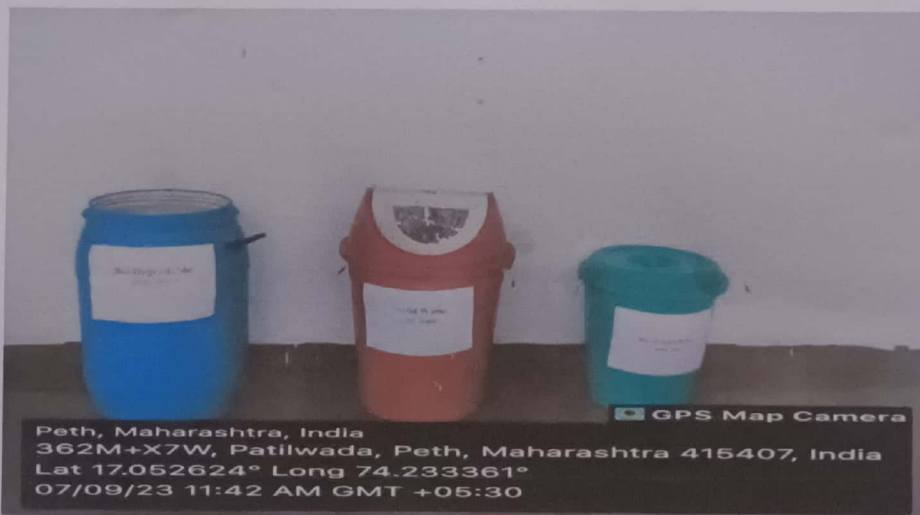

SHRI VENKATESHWARA SHIKSHAN SANSTHA'S

DTE CODE - MB6224

VENKATESHWARA INSTITUTE OF MANAGEMENT (M.B.A.)

GAT NO. 2665, PETH NAKA, TAL. WALWA, DIST. SANGLI. (MH) 415 407

PH. NO. (02342) 252100, 252110

Management of the various types of degradable and non- degradable waste

The students are given strict instructions to maintain the campus clean. Separate dustbins for different types of waste are placed at various places in the campus. Solid waste is segregated as bio degradable and non-degradable and handed over to Grampanchayat. All classrooms are provided with dustbins for dry wastage disposal.

- Separate dustbins for different types of waste

Suj
I/C DIRECTOR
Venkateshwara Institute of Management
Peth, Tal. Walwa, Dist. Sangli.